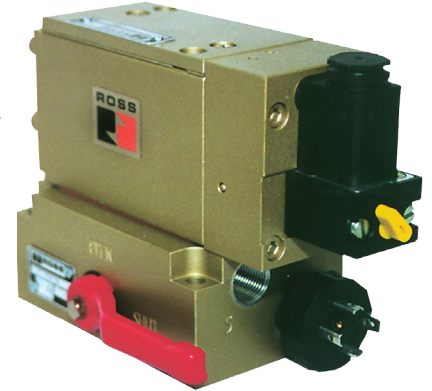

PRODUCT DATA SHEET INFORMATION

PUSHER VALVE

5/2 Cartridge Poppet Valve Solenoid Pilot Operated - Internal Pilot Supply

Features:

- High-speed poppet construction
- Constant repeatability
- Non-friction seat seals
- Non-lube
- Viton-seals on metal seat
- Solenoid, remote pilot options
- Dual pressure options
- Special versions available

Model Number*	D2176D2903
*Can be used for replacement of W7476A2910 .	

Size: ND 9, for existing ANSI-sub-base (Cv = 1), e.g., W500B91.
ISO interface also available.

Dimensions - inches (mm)

Standard Specifications:

Construction: Poppet.

Solenoid Pilot: Rated for continuous duty.

Standard Voltages: 200-240 volts AC, 50/60 Hz; 100-120 volts AC, 50/60 Hz; 110 volts DC; 24 volts DC.

Power Consumption (each solenoid): 10.9 VA max. inrush, 8.5 VA

max. holding on 50 or 60 Hz; 6.5 watts nominal on DC.

Ambient Temperature: 0° to 175° F (-17° to 80° C).

Media Temperature: 0° to 300° F (-17° to 150° C).

Flow Medium: Filtered air.

Inlet Pressure: 15 to 90 psig (1 to 6 bar).