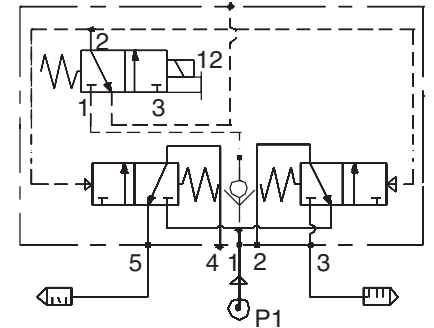

PRODUCT DATA SHEET INFORMATION

PUSHER VALVE

5/2 Cartridge Poppet Valve Solenoid Pilot Operated - Internal Pilot Supply

Features:

- High-speed poppet construction
- Constant repeatability
- Non-friction seat seals
- Non-lube
- Viton-seals on metal seat
- Solenoid, remote pilot options
- Dual pressure options
- Special versions available

Model Number*	D2176D2903
*Can be used for replacement of W7476A2910 .	

Size: ND 9, for existing ANSI-sub-base (Cv = 1), e.g., W500B91.
ISO interface also available.

Dimensions - inches (mm)

Standard Specifications:

Construction: Poppet.

Solenoid Pilot: Rated for continuous duty.

Standard Voltages: 200-240 volts AC, 50/60 Hz; 100-120 volts AC, 50/60 Hz; 110 volts DC; 24 volts DC.

Power Consumption (each solenoid): 10.9 VA max. inrush, 8.5 VA