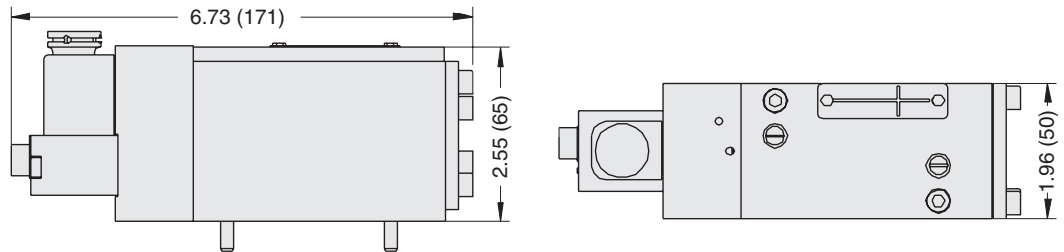

PRODUCT DATA SHEET INFORMATION

PUSHER VALVE

5/2 Cartridge Poppet Valve Solenoid Pilot Operated - Internal Pilot Supply

Features:

- High-speed poppet construction
- Constant repeatability
- Non-friction seat seals
- Non-lube
- Viton-seals on metal seat
- Solenoid, remote pilot options
- Dual pressure options
- Special versions available

Model Number*	D2176D2903
*Can be used for replacement of W7476A2910 .	

Size: ND 9, for existing ANSI-sub-base (Cv = 1), e.g., W500B91.
ISO interface also available.

Dimensions - inches (mm)

Standard Specifications: