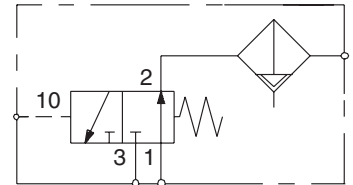

Features:

- High-speed poppet construction
- Viton-seals on metal seat
- Constant repeatability
- Specialized low-wear body-coating
- Hard piston coating
- Built-in steel filter
- Non-lube
- EMHART interface
- Integrated handle
- Special versions available, consult ROSS.

Model Number	D1254A6907