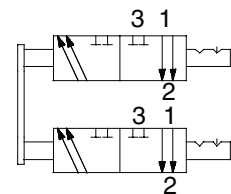

## Miniature Single Function

Model Number	D1223A1903
--------------	------------

Dimensions - inches (mm)

Handle pulled: 1 connected with 2  
Handle pushed: 2 connected with 3

Test pressure: 4 bar

## Standard Triple or 4-Fold Output

Model Number	D1223A1904
--------------	------------

Dimensions - inches (mm)