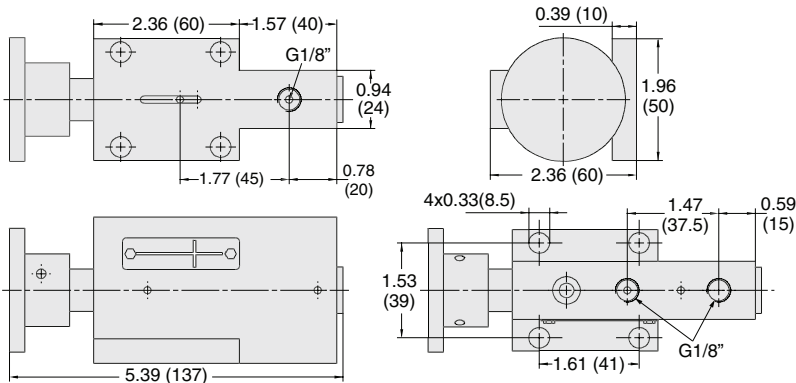

#### Space Saving Double Function

<b>Model Number</b>	<b>D1223A1901</b>
---------------------	-------------------

Dimensions - inches (mm)

Model with Kick-Off Valve mounted on the right-side

#### Space Saving Single Function

<b>Model Number</b>	<b>D1223A1902</b>
---------------------	-------------------

Dimensions - inches (mm)

Applications: IS Glass Machines.

ROSS CONTROLS®

www.rosscontrols.com

## Miniature Single Function

Model Number	D1223A1903
--------------	------------

Dimensions - inches (mm)

Handle pulled: 1 connected with 2  
Handle pushed: 2 connected with 3

Test pressure: 4 bar

## Standard Triple or 4-Fold Output

Model Number	D1223A1904
--------------	------------

Dimensions - inches (mm)