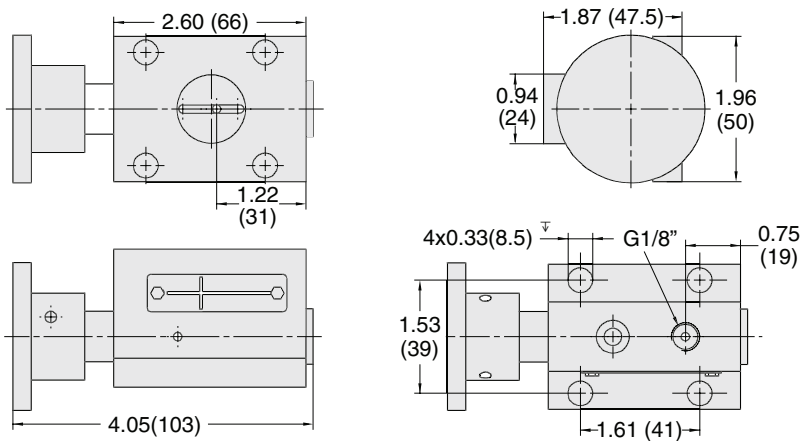

#### Space Saving Double Function

<b>Model Number</b>	<b>D1223A1901</b>
---------------------	-------------------

Dimensions - inches (mm)

Model with Kick-Off Valve mounted on the right-side

#### Space Saving Single Function

<b>Model Number</b>	<b>D1223A1902</b>
---------------------	-------------------

Dimensions - inches (mm)

Applications: IS Glass Machines.

ROSS CONTROLS®

www.rosscontrols.com

## Miniature Single Function

Model Number	D1223A1903
--------------	------------

Dimensions - inches (mm)

Handle pulled: 1 connected with 2  
Handle pushed: 2 connected with 3

Test pressure: 4 bar

## Standard Triple or 4-Fold Output

Model Number	D1223A1904
--------------	------------

Dimensions - inches (mm)