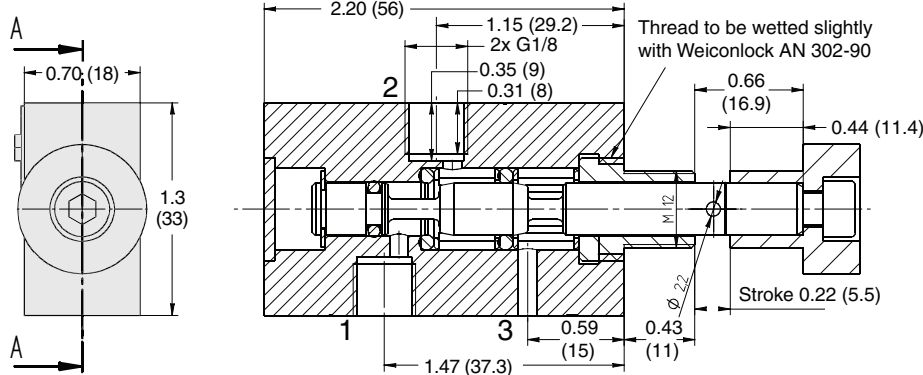

#### Space Saving Double Function

<b>Model Number</b>	<b>D1223A1901</b>
---------------------	-------------------

Dimensions - inches (mm)

Model with Kick-Off Valve mounted on the right-side

#### Space Saving Single Function

<b>Model Number</b>	<b>D1223A1902</b>
---------------------	-------------------

Dimensions - inches (mm)

Applications: IS Glass Machines.

ROSS CONTROLS®

www.rosscontrols.com

## Miniature Single Function

Model Number	D1223A1903
--------------	------------

Dimensions - inches (mm)

Handle pulled: 1 connected with 2  
Handle pushed: 2 connected with 3

Test pressure: 4 bar

## Standard Triple or 4-Fold Output

Model Number	D1223A1904
--------------	------------

Dimensions - inches (mm)