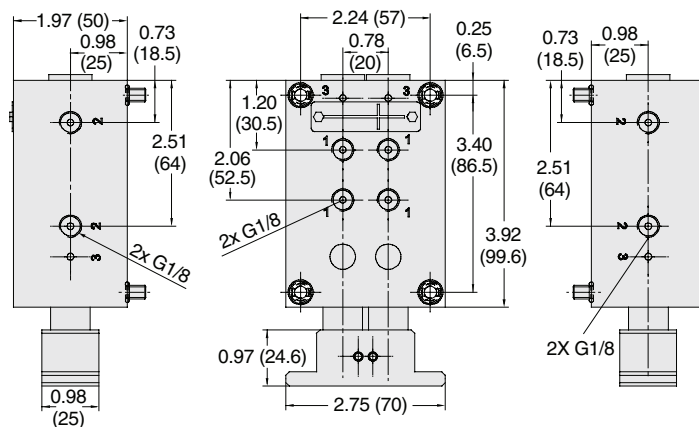

## Miniature Single Function

Model Number	D1223A1903
--------------	------------

Dimensions - inches (mm)

Handle pulled: 1 connected with 2  
Handle pushed: 2 connected with 3

Test pressure: 4 bar

## Standard Triple or 4-Fold Output

Model Number	D1223A1904
--------------	------------

Dimensions - inches (mm)