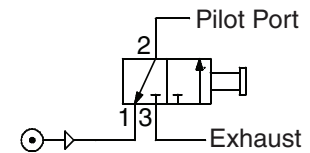

# Kick-Off Valves - Controlling Mould Open/Close, Blow Head Operations and other Functions on IS Glass Machines

## Miniature Single Function

Model Number	D1223A1903
--------------	------------

Dimensions - inches (mm)

Handle pulled: 1 connected with 2  
Handle pushed: 2 connected with 3

Test pressure: 4 bar