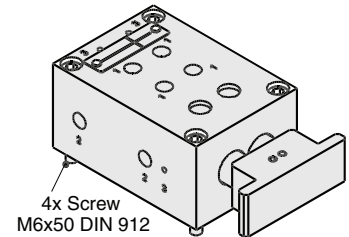

## Miniature Single Function

Model Number	D1223A1903
--------------	------------

Dimensions - inches (mm)

Handle pulled: 1 connected with 2  
Handle pushed: 2 connected with 3

Test pressure: 4 bar

## Standard Triple or 4-Fold Output

Model Number	D1223A1904
--------------	------------

Dimensions - inches (mm)