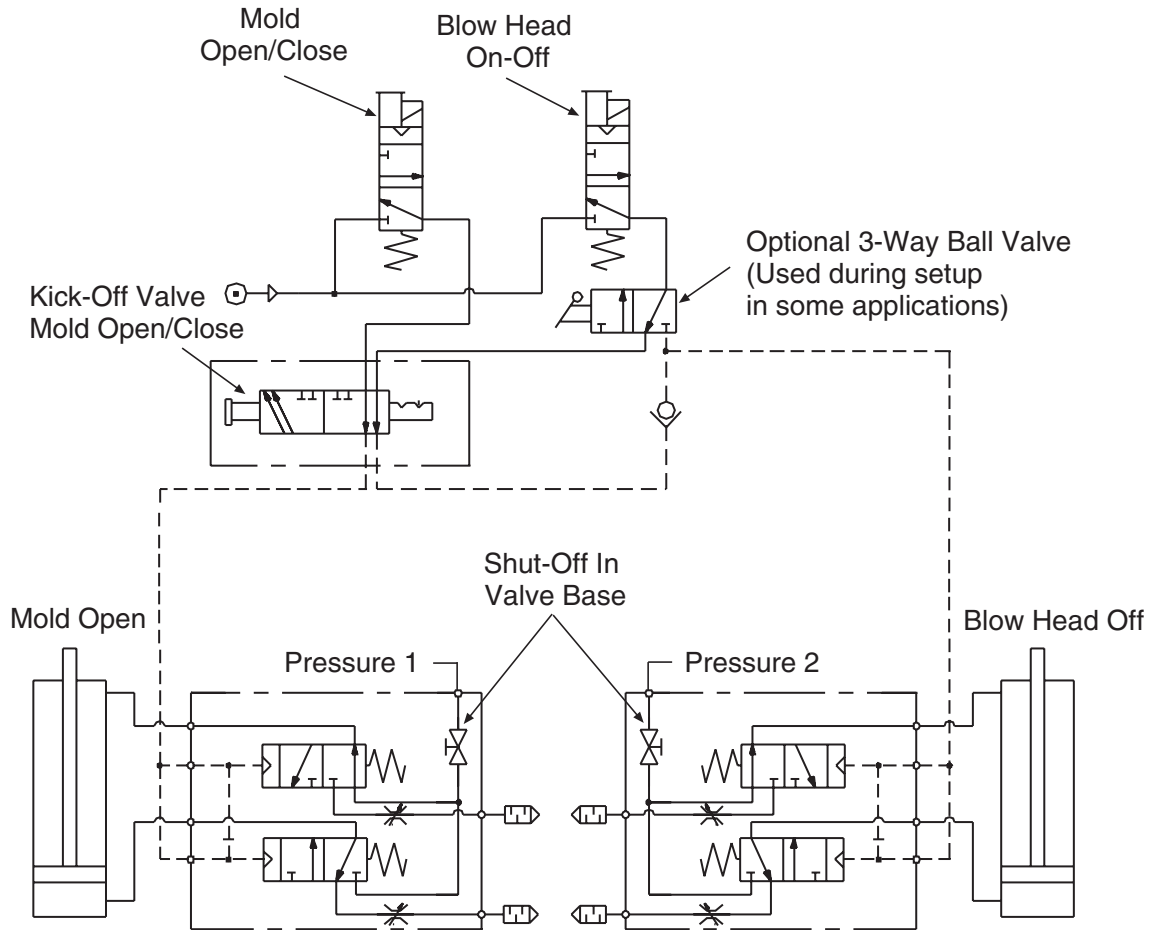

PRODUCT DATA SHEET INFORMATION

MOLD OPEN/CLOSED VALVES

4/2 Directional Control Valve Pressure Operated with Pressure Booster

Features:

- High-speed poppet construction
- Constant repeatability
- Non-friction Viton seals on metal seats
- Non-lube
- Specialized low-wear body coating
- Blowhead compatible
- Separate Kick-Off valve available
- Built-in flow controls and inlet shut-off
- Built-in pressure boosters*
- Special base and two signal options

Model Number	D3900B0700
---------------------	-------------------

Kick-Off Valve	
Model Number	D1223A1900

Dimensions - inches (mm)

Standard Specifications:

Construction: Poppet
Ambient Temperature: 0° to 300° F (-17° to 150° C).
Media Temperature: 0° to 300° F (-17° to 150° C).
Flow Media: Filtered air.

Inlet Pressure: 30 to 150 psig (2 to 10 bar).*

* Pressure Booster option may allow for operation with inlet and pilot pressures lower than 30 psig (2 bar). Consult ROSS for specifics.

Applications: IS Glass Machines.

Typical Circuit

ROSS VALVES FOR IS GLASS MACHINES:

- 21-Valve Block
- Blow Head On/Off
- Blow Mold Vacuum
- Blow Pistol
- Cartridge Valve, Open or Closed
- Counterblow Vacuum or Hi-Lo Pressure
- Final Blow, Settle Blow, Finish Cooling, Blow Off
- Mold Open/Close
- Plunger Up or Down, Cooling
- Proportional Valve
- Pusher