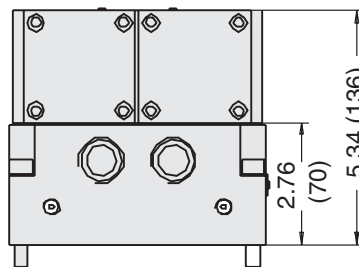

PRODUCT DATA SHEET INFORMATION

MOLD OPEN/CLOSED VALVES

4/2 Directional Control Valve Pressure Operated with Pressure Booster

Features:

- High-speed poppet construction
- Constant repeatability
- Non-friction Viton seals on metal seats
- Non-lube
- Specialized low-wear body coating
- Blowhead compatible
- Separate Kick-Off valve available
- Built-in flow controls and inlet shut-off
- Built-in pressure boosters*
- Special base and two signal options

Model Number	D3900B0700
---------------------	-------------------

Kick-Off Valve	
Model Number	D1223A1900

Dimensions - inches (mm)

Standard Specifications:

Construction: Poppet
Ambient Temperature: 0° to 300° F (-17° to 150° C).
Media Temperature: 0° to 300° F (-17° to 150° C).
Flow Media: Filtered air.