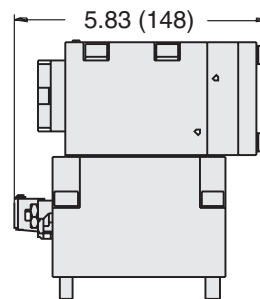

PRODUCT DATA SHEET INFORMATION

MOLD OPEN/CLOSED VALVES

4/2 Directional Control Valve Pressure Operated with Pressure Booster

Features:

- High-speed poppet construction
- Constant repeatability
- Non-friction Viton seals on metal seats
- Non-lube
- Specialized low-wear body coating
- Blowhead compatible
- Separate Kick-Off valve available
- Built-in flow controls and inlet shut-off
- Built-in pressure boosters*
- Special base and two signal options

Model Number	D3900B0700
---------------------	-------------------

Kick-Off Valve	
Model Number	D1223A1900

Dimensions - inches (mm)

Standard Specifications:

Construction: Poppet
Ambient Temperature: 0° to 300° F (-17° to 150° C).
Media Temperature: 0° to 300° F (-17° to 150° C).
Flow Media: Filtered air.