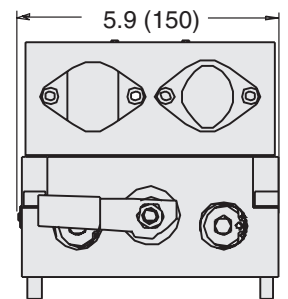

PRODUCT DATA SHEET INFORMATION

MOLD OPEN/CLOSED VALVES

4/2 Directional Control Valve Pressure Operated with Pressure Booster

Features:

- High-speed poppet construction
- Constant repeatability
- Non-friction Viton seals on metal seats
- Non-lube
- Specialized low-wear body coating
- Blowhead compatible
- Separate Kick-Off valve available
- Built-in flow controls and inlet shut-off
- Built-in pressure boosters*
- Special base and two signal options

Model Number	D3900B0700
---------------------	-------------------

Kick-Off Valve	
Model Number	D1223A1900

Dimensions - inches (mm)

Standard Specifications:

Construction: Poppet
Ambient Temperature: 0° to 300° F (-17° to 150° C).
Media Temperature: 0° to 300° F (-17° to 150° C).
Flow Media: Filtered air.