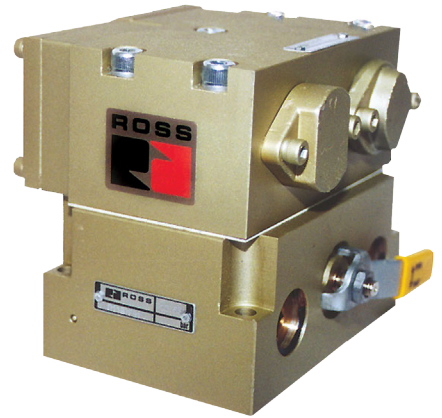

PRODUCT DATA SHEET INFORMATION

MOLD OPEN/CLOSED VALVES

4/2 Directional Control Valve Pressure Operated with Pressure Booster

Features:

- High-speed poppet construction
- Constant repeatability
- Non-friction Viton seals on metal seats
- Non-lube
- Specialized low-wear body coating
- Blowhead compatible
- Separate Kick-Off valve available
- Built-in flow controls and inlet shut-off
- Built-in pressure boosters*
- Special base and two signal options

Model Number	D3900B0700
---------------------	-------------------

Kick-Off Valve	
Model Number	D1223A1900

Dimensions - inches (mm)

Standard Specifications:

Construction: Poppet
Ambient Temperature: 0° to 300° F (-17° to 150° C).
Media Temperature: 0° to 300° F (-17° to 150° C).
Flow Media: Filtered air.

Inlet Pressure: 30 to 150 psig (2 to 10 bar).*

* Pressure Booster option may allow for operation with inlet and pilot pressures lower than 30 psig (2 bar). Consult ROSS for specifics.

Applications: IS Glass Machines.

Typical Circuit

ROSS VALVES FOR IS GLASS MACHINES:

- 21-Valve Block
- Blow Head On/Off
- Blow Mold Vacuum
- Blow Pistol
- Cartridge Valve, Open or Closed
- Counterblow Vacuum or Hi-Lo Pressure
- Final Blow, Settle Blow, Finish Cooling, Blow Off
- Mold Open/Close
- Plunger Up or Down, Cooling
- Proportional Valve
- Pusher