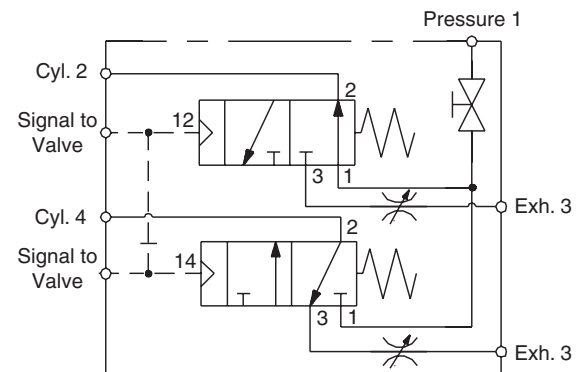

PRODUCT DATA SHEET INFORMATION

MOLD OPEN/CLOSED VALVES

4/2 Directional Control Valve Pressure Operated with Pressure Booster

Features:

- High-speed poppet construction
- Constant repeatability
- Non-friction Viton seals on metal seats
- Non-lube
- Specialized low-wear body coating
- Blowhead compatible
- Separate Kick-Off valve available
- Built-in flow controls and inlet shut-off
- Built-in pressure boosters*
- Special base and two signal options

Model Number	D3900B0700
---------------------	-------------------

Kick-Off Valve	
Model Number	D1223A1900

Dimensions - inches (mm)

Standard Specifications:

Construction: Poppet
Ambient Temperature: 0° to 300° F (-17° to 150° C).
Media Temperature: 0° to 300° F (-17° to 150° C).
Flow Media: Filtered air.

Inlet Pressure: 30 to 150 psig (2 to 10 bar).*

* Pressure Booster option may allow for operation with inlet and pilot pressures lower than 30 psig (2 bar). Consult ROSS for specifics.

Applications: IS Glass Machines.

Typical Circuit

ROSS VALVES FOR IS GLASS MACHINES:

- 21-Valve Block
- Blow Head On/Off
- Blow Mold Vacuum
- Blow Pistol
- Cartridge Valve, Open or Closed
- Counterblow Vacuum or Hi-Lo Pressure
- Final Blow, Settle Blow, Finish Cooling, Blow Off
- Mold Open/Close
- Plunger Up or Down, Cooling
- Proportional Valve
- Pusher