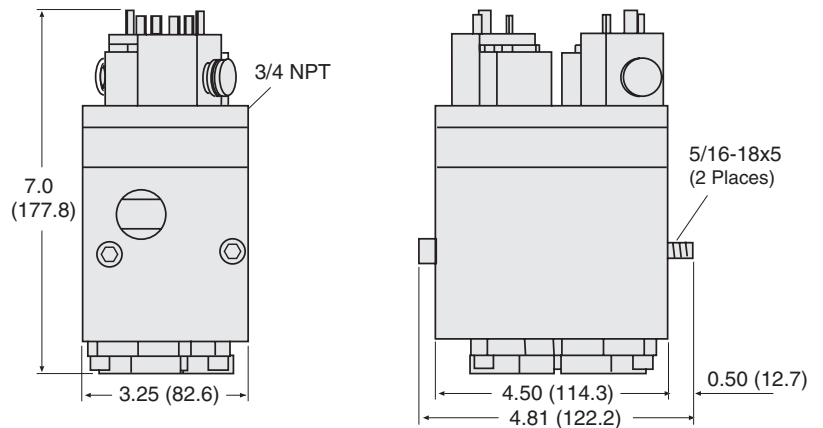

PRODUCT DATA SHEET INFORMATION

COUNTERBLOW VACUUM OR HI-LOW PRESSURE VALVE

3/2 Directional Control Valve, High-Speed Poppet Design

Features:

- High-speed poppet construction
- Consistent repeatability
- Non friction seat seals
- Non-lube
- Specialized low-wear body-coating
- Pressure booster option*
- Solenoid, remote pilot options
- Non-locking manual overrides
- Base options

For options, consult ROSS.

Model Number	2175C5912
---------------------	------------------

Dimensions - inches (mm)

Standard Specifications:

Construction: Poppet.

Solenoid Pilot: Rated for continuous duty.