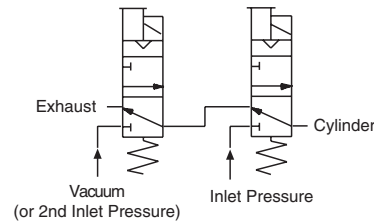

PRODUCT DATA SHEET INFORMATION

COUNTERBLOW VACUUM OR HI-LOW PRESSURE VALVE

3/2 Directional Control Valve, High-Speed Poppet Design

Features:

- High-speed poppet construction
- Consistent repeatability
- Non friction seat seals
- Non-lube
- Specialized low-wear body-coating
- Pressure booster option*
- Solenoid, remote pilot options
- Non-locking manual overrides
- Base options

For options, consult ROSS.

Model Number	2175C5912
---------------------	------------------

Dimensions - inches (mm)

Standard Specifications:

Construction: Poppet.

Solenoid Pilot: Rated for continuous duty.

Standard Voltages: 200-240 volts AC, 50/60 Hz; 100-120 volts AC, 50/60 Hz; 110 volts DC; 24 volts DC.

Power Consumption (each solenoid): 10.8 VA inrush, 8.5 VA holding on 50 or 60 Hz; 6 watts on DC.

Ambient Temperature: 0° to 175° F (-17° to 80° C).

Media Temperature: 0° to 300° F (-17° to 150° C).

Flow Media: Filtered air.

Inlet Pressure: 30 to 150 psig (2 to 10 bar).*

*Pressure Booster option may allow for operation with inlet and pilot pressures lower than 30 psig (2 bar). Consult ROSS for specifics.