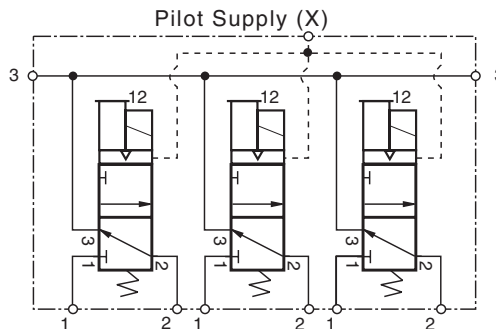

PRODUCT DATA SHEET INFORMATION

PLUNGER UP OR DOWN, COOLING VALVE MANIFOLD

3/2 Directional Control Valve Manifold Design

Features:

- Non-friction seat seals
- High-speed poppet valves
- Constant repeatability
- Non-lube

Model Number	Qty.	Description
2173E5943	3	Hi-temp solenoid pilot valves
801H91*	1	Common inlet manifold for Cooling applications
802H91*	1	Individual inlet manifold for Plunger-Up applications

*Only one manifold is needed. Use 801H91 for Cooling applications or 802H91 for Plunger-Up applications.

Dimensions - inches (mm)

Standard Specifications:

Construction: Poppet.

Solenoid Pilot: Rated for continuous duty.

Standard Voltages: 100-110 volts AC, 50 Hz; 100-120 volts AC, 60 Hz; 110 volts DC, 24 volts DC.