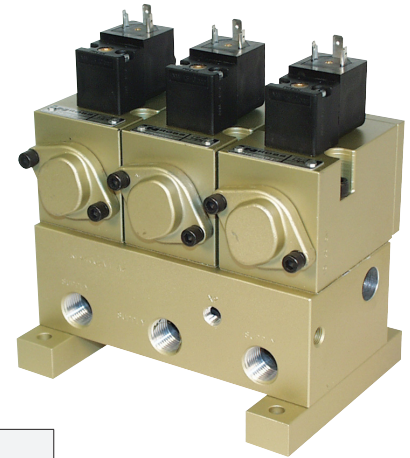

PRODUCT DATA SHEET INFORMATION

PLUNGER UP OR DOWN, COOLING VALVE MANIFOLD

3/2 Directional Control Valve Manifold Design

Features:

- Non-friction seat seals
- High-speed poppet valves
- Constant repeatability
- Non-lube

Model Number	Qty.	Description
2173E5943	3	Hi-temp solenoid pilot valves
801H91*	1	Common inlet manifold for Cooling applications
802H91*	1	Individual inlet manifold for Plunger-Up applications

*Only one manifold is needed. Use 801H91 for Cooling applications or 802H91 for Plunger-Up applications.

Dimensions - inches (mm)

Standard Specifications:

Construction: Poppet.

Solenoid Pilot: Rated for continuous duty.

Standard Voltages: 100-110 volts AC, 50 Hz; 100-120 volts AC, 60 Hz; 110 volts DC, 24 volts DC.

Inlet Pressure: 30 to 150 psig (2 to 10 bar).

ROSS VALVES FOR IS GLASS MACHINES:

- 21-Valve Block
- Blow Head On/Off
- Blow Mold Vacuum
- Blow Pistol
- Cartridge Valve, Open or Closed
- Counterblow Vacuum or Hi-Lo Pressure
- Final Blow, Settle Blow, Finish Cooling, Blow Off
- Mold Open/Close
- Plunger Up or Down, Cooling
- Proportional Valve
- Pusher