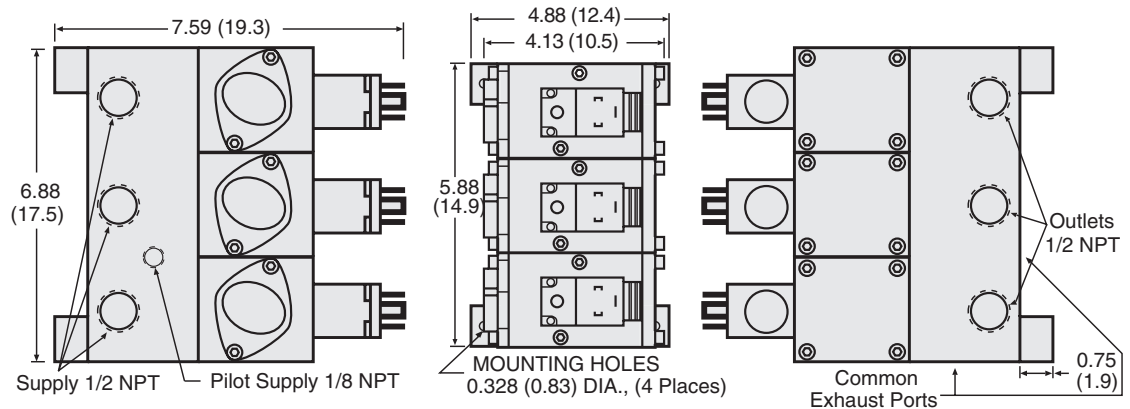

PRODUCT DATA SHEET INFORMATION

PLUNGER UP OR DOWN, COOLING VALVE MANIFOLD

3/2 Directional Control Valve Manifold Design

Features:

- Non-friction seat seals
- High-speed poppet valves
- Constant repeatability
- Non-lube

Model Number	Qty.	Description
2173E5943	3	Hi-temp solenoid pilot valves
801H91*	1	Common inlet manifold for Cooling applications
802H91*	1	Individual inlet manifold for Plunger-Up applications

*Only one manifold is needed. Use 801H91 for Cooling applications or 802H91 for Plunger-Up applications.

Dimensions - inches (mm)

Standard Specifications:

Construction: Poppet.

Solenoid Pilot: Rated for continuous duty.

Standard Voltages: 100-110 volts AC, 50 Hz; 100-120 volts AC, 60 Hz; 110 volts DC, 24 volts DC.

Inlet Pressure: 30 to 150 psig (2 to 10 bar).

ROSS VALVES FOR IS GLASS MACHINES:

- 21-Valve Block
- Blow Head On/Off
- Blow Mold Vacuum
- Blow Pistol
- Cartridge Valve, Open or Closed
- Counterblow Vacuum or Hi-Lo Pressure
- Final Blow, Settle Blow, Finish Cooling, Blow Off
- Mold Open/Close
- Plunger Up or Down, Cooling
- Proportional Valve
- Pusher