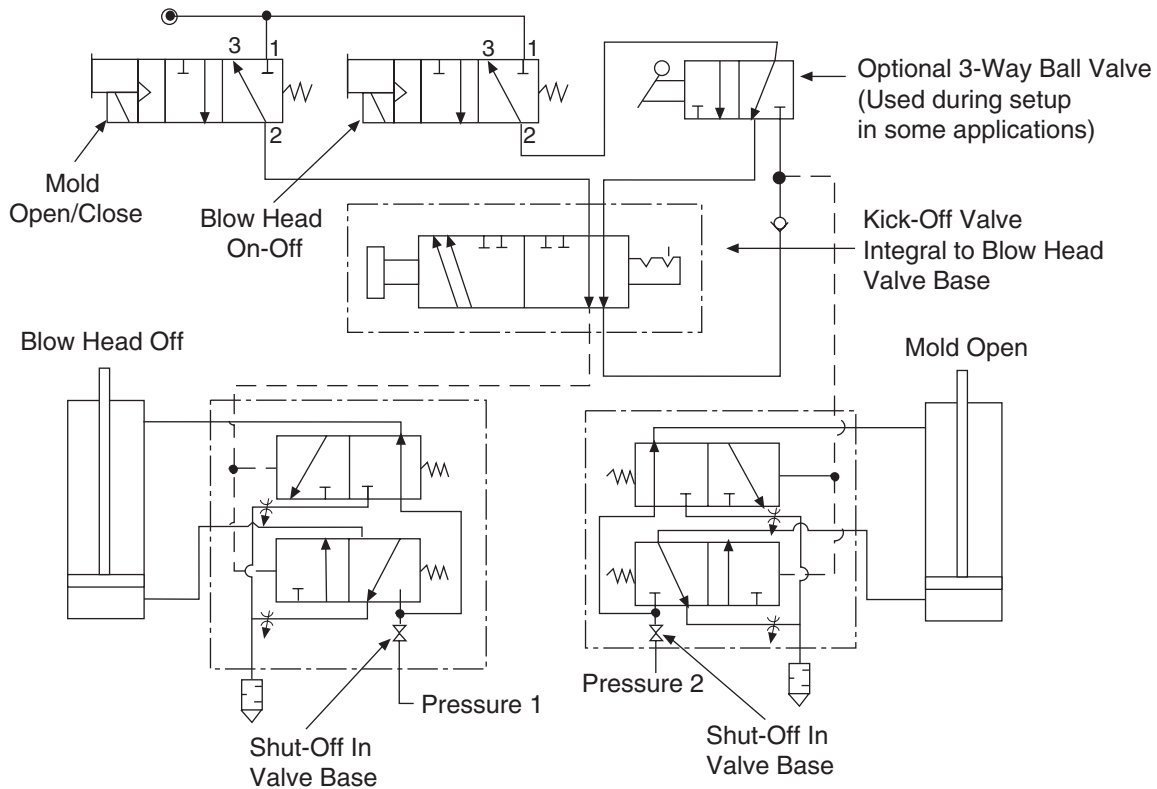

Mold Open/Close Valve (Right Hand)
with Red, Round Kick-Off Button

Mold Open/Close and Blow Head On/Off	
Description	Model Number
Mold Open/Close with Right Hand Kick-Off and Adapter Plate	2156A3903
Blow Head On/Off with Left Hand Kick-Off and Adapter Plate	2156A3904
Mold Open/Close with Right Hand Kick-Off without Adapter Plate	2156A3906
Blow Head On/Off with Left Hand Kick-Off without Adapter Plate	2156A3907

Dimensions - inches (mm)

Standard Specifications:

Construction: Poppet.

Ambient Temperature: 0 to 300°F (-17 to 150°C).

Media Temperature: 0 to 300°F (-17 to 150°C).

Flow Media: Filtered air.

Inlet Pressure: 30 to 150 psig (2 to 10 bar).

Applications: IS Glass Machines.

ROSS CONTROLS®

www.rosscontrols.com

Typical Circuit

ROSS VALVES FOR IS GLASS MACHINES:

- 21-Valve Block
- Blow Head On/Off
- Blow Mold Vacuum
- Blow Pistol
- Cartridge Valve, Open or Closed
- Counterblow Vacuum or Hi-Lo Pressure
- Final Blow, Settle Blow, Finish Cooling, Blow Off
- Mold Open/Close
- Plunger Up or Down, Cooling
- Proportional Valve
- Pusher