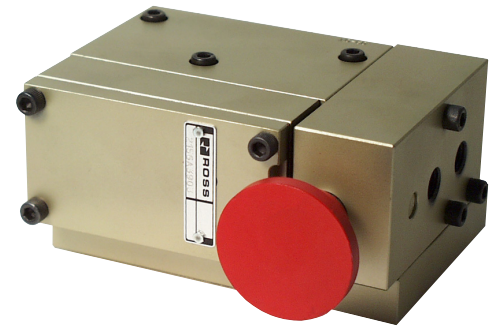

PRODUCT DATA SHEET INFORMATION

MOLD OPEN/CLOSE AND BLOW HEAD ON/OFF

Features:

- High speed poppet construction
- Constant repeatability
- Low-friction seat seals
- Non-lube
- Specialized low-wear body coating extends seal life
- Separate Mold open/close valve available
- Built-in pressure boosters
- Includes Kick-Off function with two mounting options

Mold Open/Close Valve (Right Hand)
with Red, Round Kick-Off Button

Mold Open/Close and Blow Head On/Off	
Description	Model Number
Mold Open/Close with Right Hand Kick-Off and Adapter Plate	2156A3903
Blow Head On/Off with Left Hand Kick-Off and Adapter Plate	2156A3904
Mold Open/Close with Right Hand Kick-Off without Adapter Plate	2156A3906
Blow Head On/Off with Left Hand Kick-Off without Adapter Plate	2156A3907

Dimensions - inches (mm)

Standard Specifications:

Construction: Poppet.

Ambient Temperature: 0 to 300°F (-17 to 150°C).

Media Temperature: 0 to 300°F (-17 to 150°C).

Flow Media: Filtered air.

Inlet Pressure: 30 to 150 psig (2 to 10 bar).

Applications: IS Glass Machines.

ROSS CONTROLS®

www.rosscontrols.com

Typical Circuit

ROSS VALVES FOR IS GLASS MACHINES:

- 21-Valve Block
- Blow Head On/Off
- Blow Mold Vacuum
- Blow Pistol
- Cartridge Valve, Open or Closed
- Counterblow Vacuum or Hi-Lo Pressure
- Final Blow, Settle Blow, Finish Cooling, Blow Off
- Mold Open/Close
- Plunger Up or Down, Cooling
- Proportional Valve
- Pusher