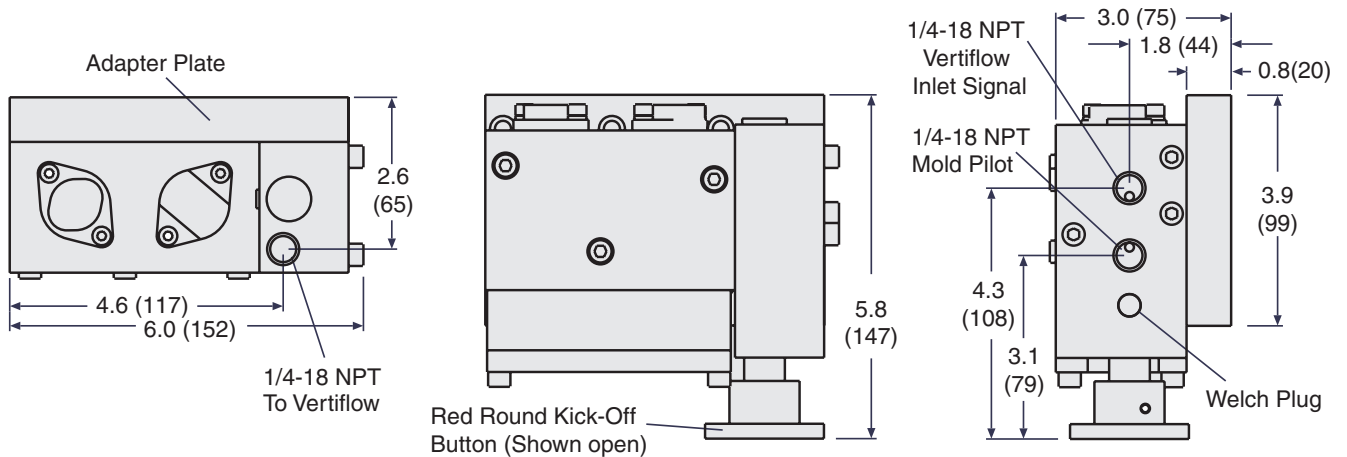

PRODUCT DATA SHEET INFORMATION

MOLD OPEN/CLOSE AND BLOW HEAD ON/OFF

Features:

- High speed poppet construction
- Constant repeatability
- Low-friction seat seals
- Non-lube
- Specialized low-wear body coating extends seal life
- Separate Mold open/close valve available
- Built-in pressure boosters
- Includes Kick-Off function with two mounting options

Mold Open/Close Valve (Right Hand)
with Red, Round Kick-Off Button

Mold Open/Close and Blow Head On/Off	
Description	Model Number
Mold Open/Close with Right Hand Kick-Off and Adapter Plate	2156A3903
Blow Head On/Off with Left Hand Kick-Off and Adapter Plate	2156A3904
Mold Open/Close with Right Hand Kick-Off without Adapter Plate	2156A3906
Blow Head On/Off with Left Hand Kick-Off without Adapter Plate	2156A3907

Dimensions - inches (mm)

Standard Specifications:

Construction: Poppet.

Ambient Temperature: 0 to 300°F (-17 to 150°C).

Media Temperature: 0 to 300°F (-17 to 150°C).

Flow Media: Filtered air.

Inlet Pressure: 30 to 150 psig (2 to 10 bar).